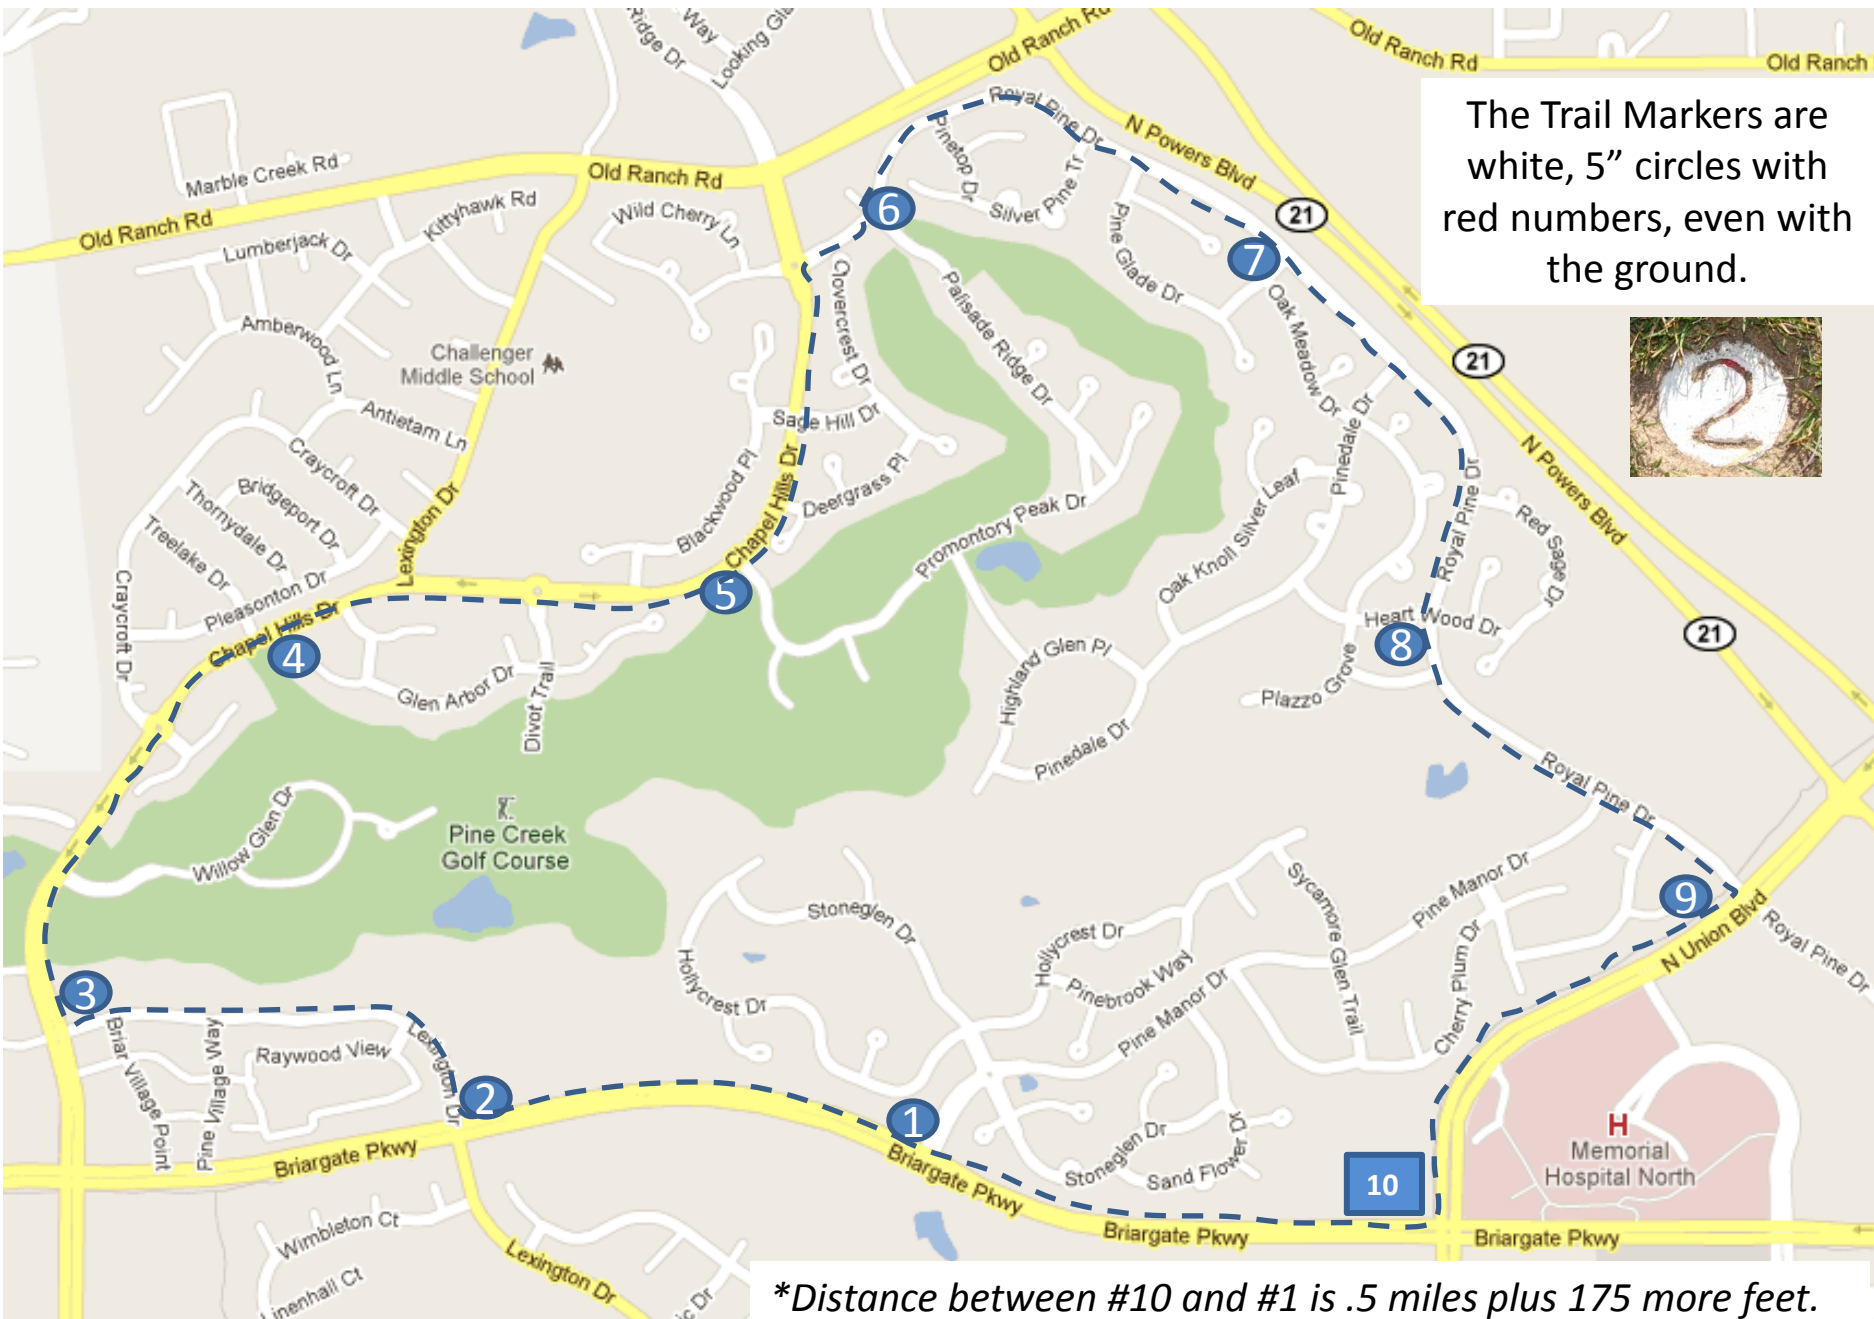

PCVA Walking Trail Markers (Each marker is .5-miles apart)

The Trail Markers are white, 5" circles with red numbers, even with the ground.

**Distance between #10 and #1 is .5 miles plus 175 more feet.*