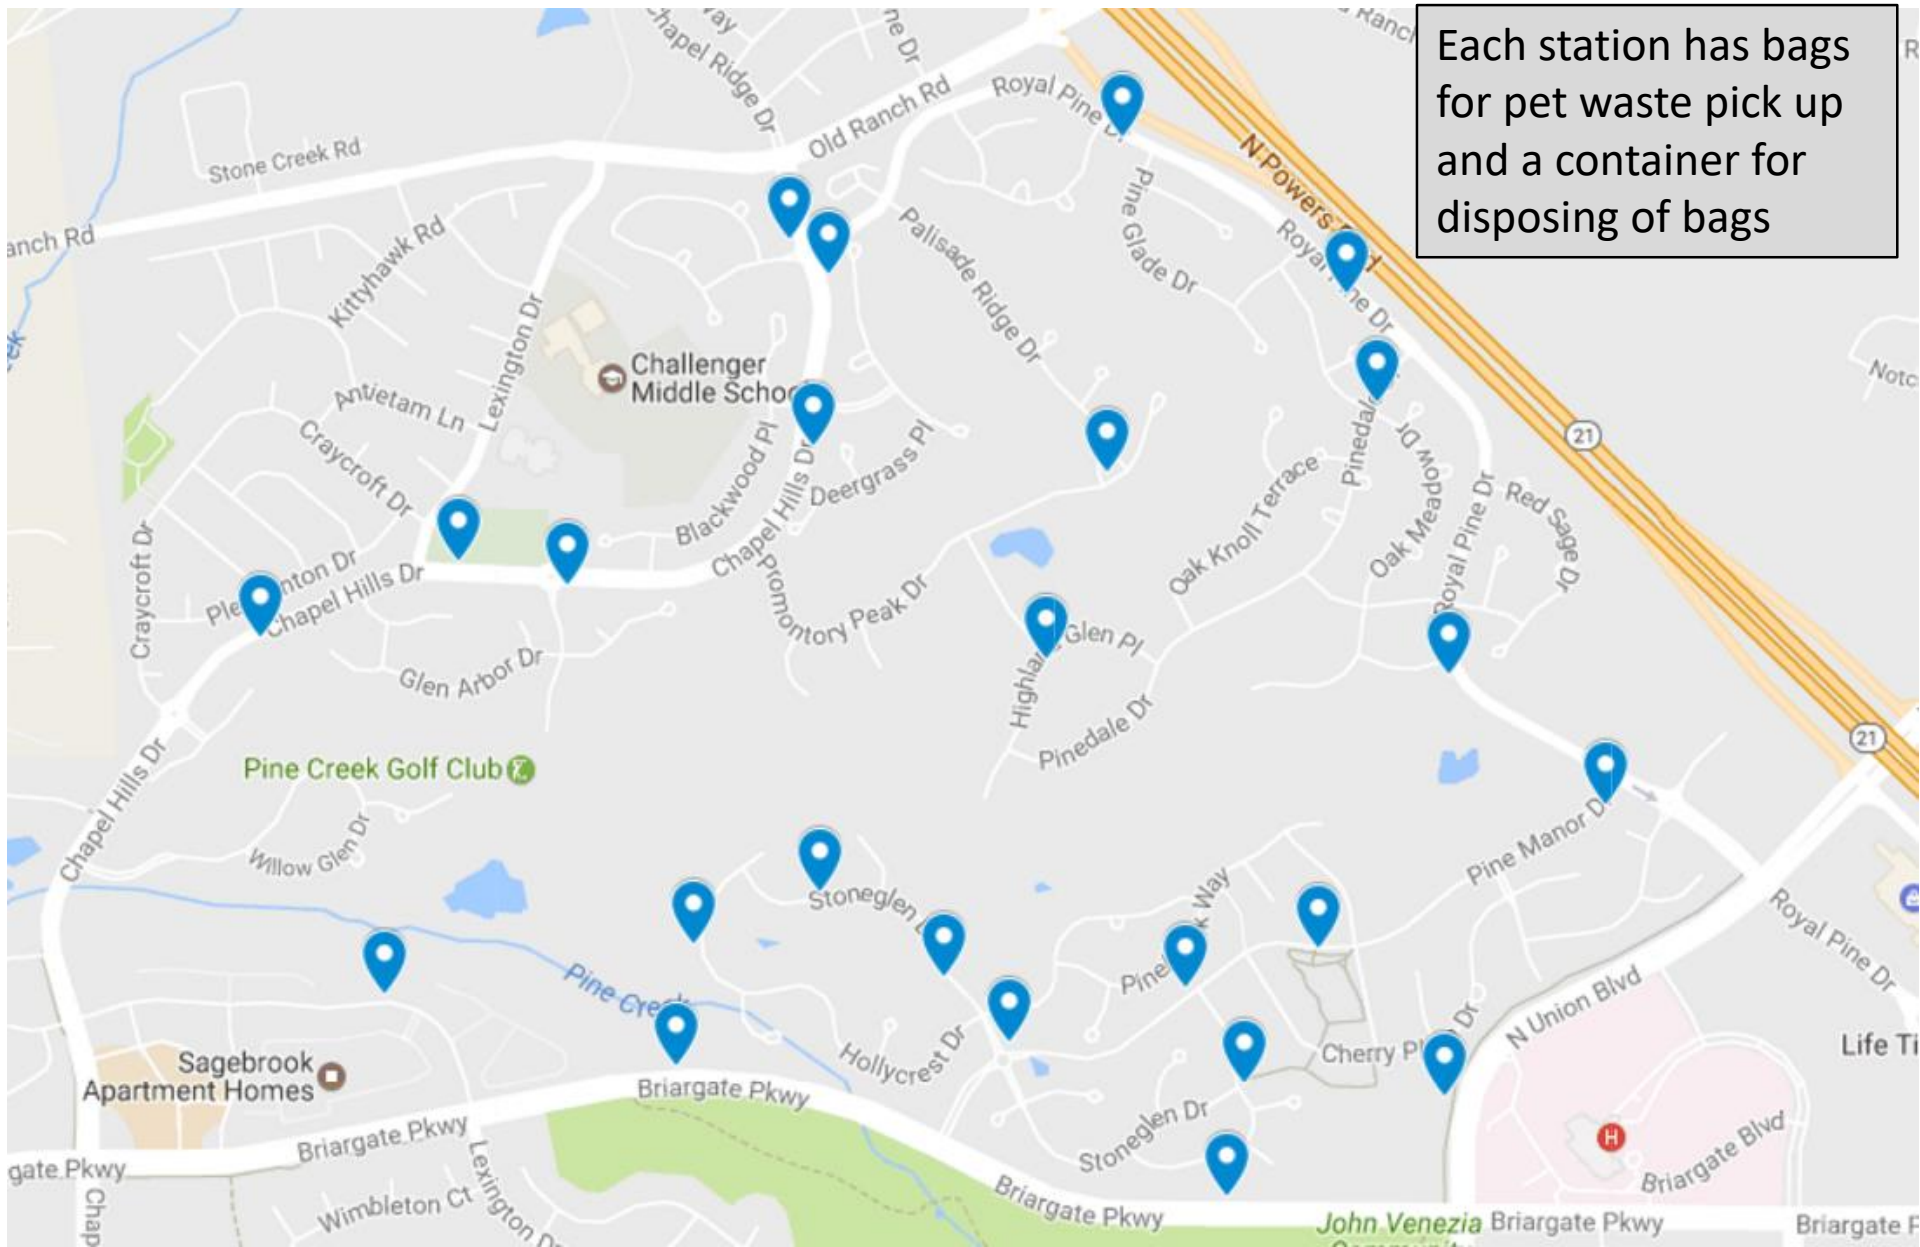

# Pine Creek Pet Waste Stations Map

Each station has bags for pet waste pick up and a container for disposing of bags